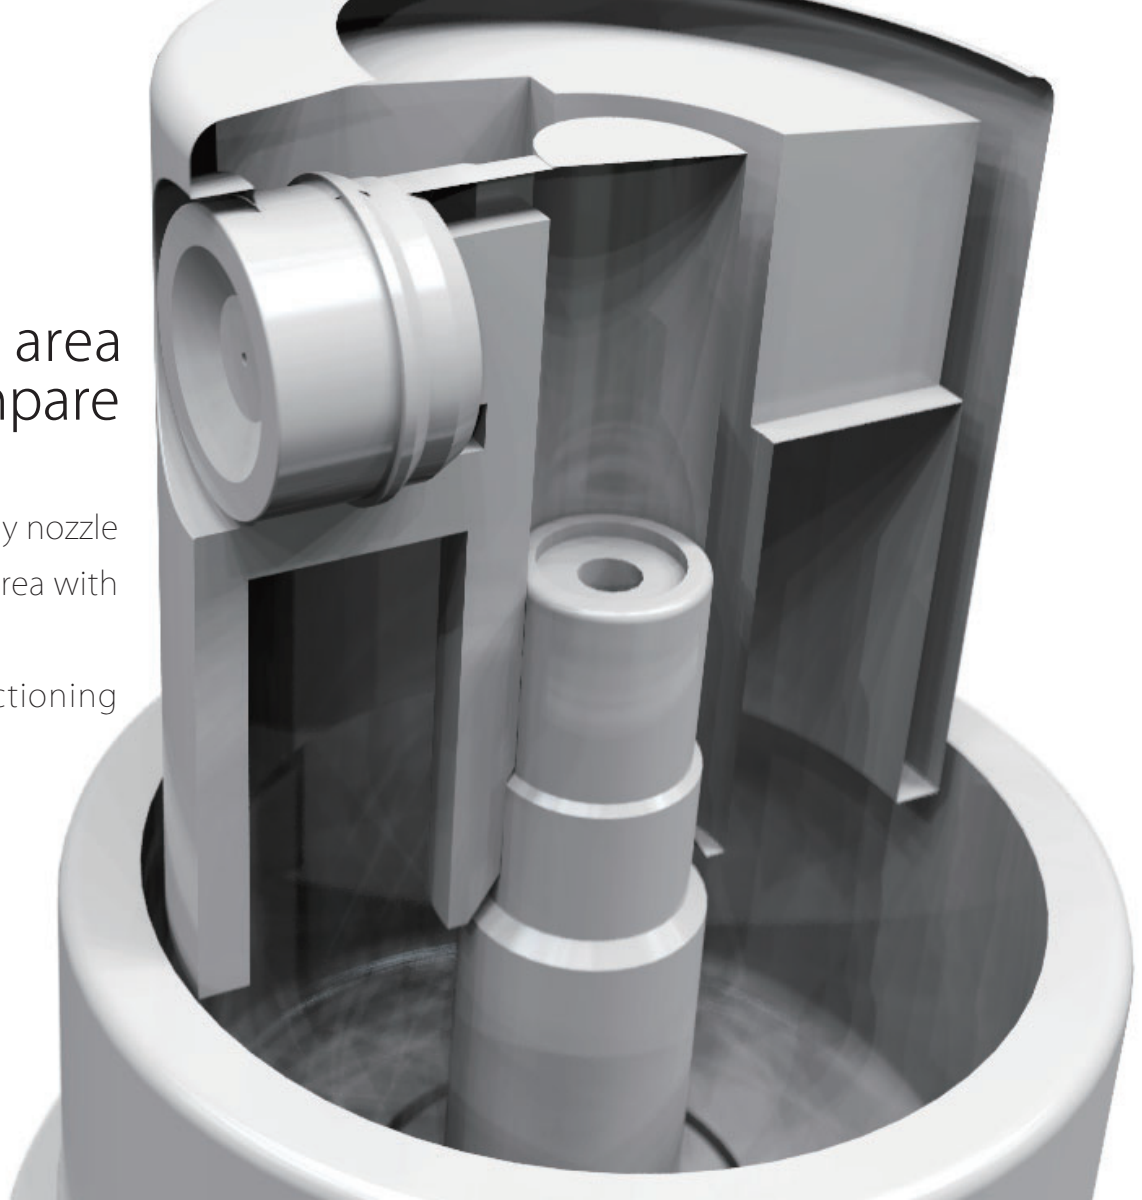

Silky Mist

Available to spray for wide area with double spraytime compare with standard nozzle.

Realized extending spray time by changing only nozzle component and is available to spray for wide area with one push.

Added new function, keeping very light functioning force which is a strong point of our products.

Options for dosage.

Available to set for Z-75, Z-105 , Z-155 and Z-205 series with a wide variety of appearance parts and decorations. To meet a wide variety of needs from our clients, it' s available to choice various dosages, designs and decorations.