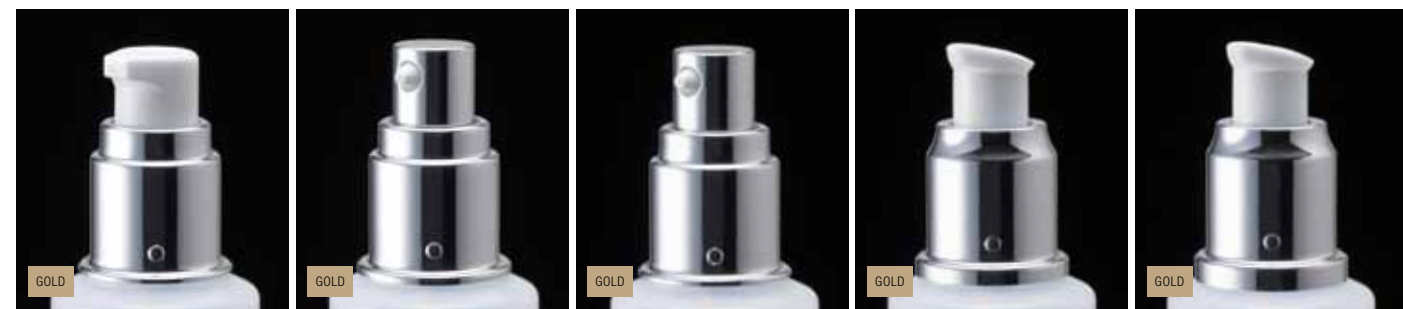

Z-150/200 series

トイレットリー Toiletries
コスメティック Cosmetics
フレグランス Fragrances
医薬部外品 OTC drugs

品番 Type	Z-150 / Z-200-CK12	Z-150 / Z-200-CK13	Z-150 / Z-200-CK14	Z-150 / Z-200-CK15	Z-150 / Z-200-CK16
噴射 / 吐出量 Output Volume	0.15ml/0.2ml	0.15ml/0.2ml	0.15ml/0.2ml	0.15ml/0.2ml	0.15ml/0.2ml
全高 Total Height	41.8mm	43.7mm	43.2mm	44.5mm	45.9mm
外径 Closure Cap Outer Diameter	φ29.5mm	φ29.5mm	φ29.5mm	φ29.5mm	φ29.5mm
ネジ谷 Screw Core Diameter	φ20.7mm	φ20.7mm	φ20.7mm	φ20.7mm	φ20.7mm
ネジ山 Screw Thread Diameter	φ18.6mm	φ18.6mm	φ18.6mm	φ18.6mm	φ18.6mm
ネジピッチ Screw Pitch	3.175mm	3.175mm	3.175mm	3.175mm	3.175mm
内高 Neck Height	Short-Type 17.2mm	Middle-Type 17.7mm	Short-Type 17.2mm	Middle-Type 17.7mm	Long-Type 19.1mm
パッキン厚 Thickness of Gasket	1.0mm	1.0mm	1.0mm	1.0mm	1.0mm
ポンプ材質 Material of Pump	PP/AL/PE/SUS	PP/AL/PE/SUS	PP/AL/PE/SUS	PP/AL/PE/SUS	PP/AL/PE/SUS

※スノの長さはShort-Type / Middle-Type / Long-Type の3種類ございます。容器形状に合わせてお選びいただけます。 ※Three types of skirt lengths are available. Short-Type / Middle-Type / Long-Type Please choose the most suitable product for the bottle shape.