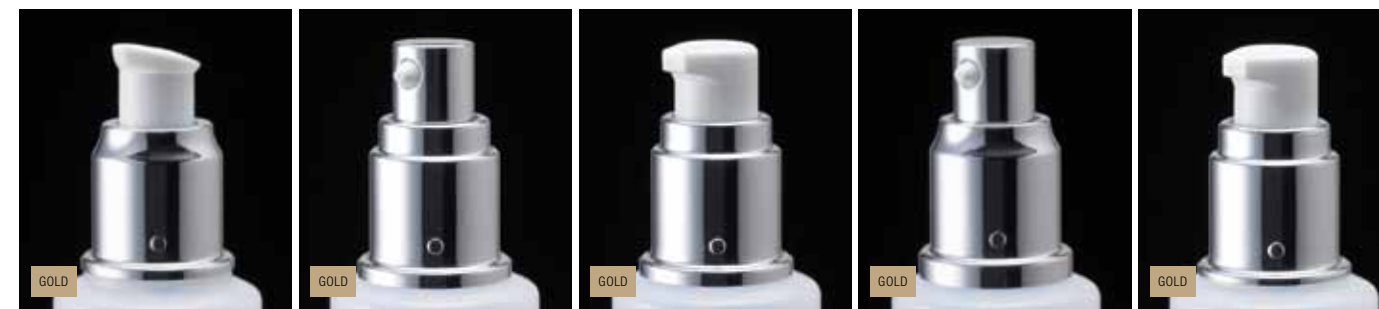

Z-150/200 series

トイレットリー Toiletries
コスメティック Cosmetics
フレグランス Fragrances
医薬部外品 OTC drugs

品番 Type	Z-150 / Z-200-CK07	Z-150 / Z-200-CK08	Z-150 / Z-200-CK09	Z-150 / Z-200-CK10	Z-150 / Z-200-CK11
噴射 / 吐出量 Output Volume	0.15ml/0.2ml	0.15ml/0.2ml	0.15ml/0.2ml	0.15ml/0.2ml	0.15ml/0.2ml
全高 Total Height	43.5mm	45.1mm	43.7mm	45.1mm	42.3mm
外径 Closure Cap Outer Diameter	φ29.5mm	φ29.5mm	φ29.5mm	φ29.5mm	φ29.5mm
ネジ谷 Screw Core Diameter	φ20.7mm	φ20.7mm	φ20.7mm	φ20.7mm	φ20.7mm
ネジ山 Screw Thread Diameter	φ18.6mm	φ18.6mm	φ18.6mm	φ18.6mm	φ18.6mm
ネジピッチ Screw Pitch	3.175mm	3.175mm	3.175mm	3.175mm	3.175mm
内高 Neck Height	Short-Type 16.7mm	Long-Type 19.1mm	Long-Type 19.1mm	Long-Type 19.1mm	Middle-Type 17.7mm
パッキン厚 Thickness of Gasket	1.0mm	1.0mm	1.0mm	1.0mm	1.0mm
ポンプ材質 Material of Pump	PP/AL/PE/SUS	PP/AL/PE/SUS	PP/AL/PE/SUS	PP/AL/PE/SUS	PP/AL/PE/SUS

※スノの長さはShort-Type / Middle-Type / Long-Type の3種類ございます。容器形状に合わせてお選びいただけます。 ※Three types of skirt lengths are available. Short-Type / Middle-Type / Long-Type Please choose the most suitable product for the bottle shape.