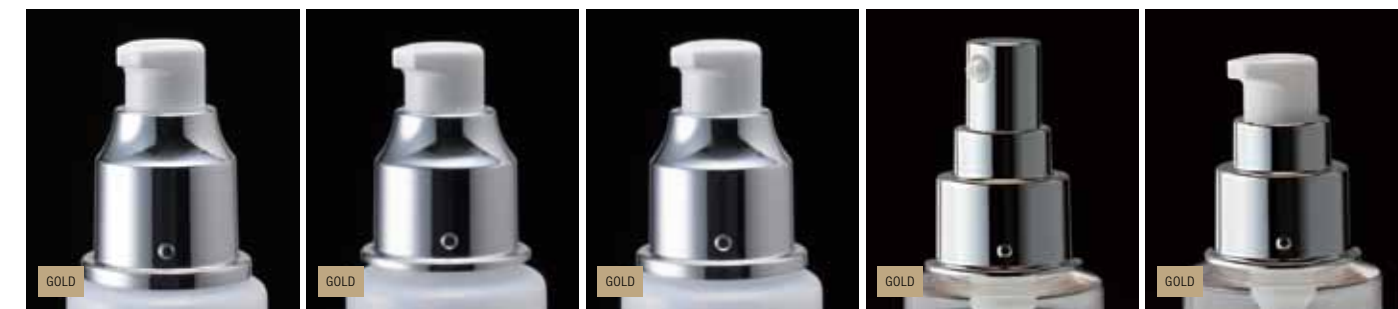

Z-500 series

トイレットリー Toiletries
コスメティック Cosmetics
医薬部外品 OTC drugs

品番 Type	Z-500-CK17	Z-500-CK18	Z-500-CK19	Z-500-CK24	Z-500-CK25
噴射 / 吐出量 Output Volume	0.5ml	0.5ml	0.5ml	0.5ml	0.5ml
全高 Total Height	46.7mm	42.6mm	44.1mm	47.3mm	42.1mm
外径 Closure Cap Outer Diameter	φ33.8mm	φ33.8mm	φ33.8mm	φ33.8mm	φ33.8mm
ネジ谷 Screw Core Diameter	φ24.4mm	φ24.4mm	φ24.4mm	φ24.4mm	φ24.4mm
ネジ山 Screw Thread Diameter	φ22.5mm	φ22.5mm	φ22.5mm	φ22.5mm	φ22.5mm
ネジピッチ Screw Pitch	3.175mm	3.175mm	3.175mm	3.175mm	3.175mm
内高 Neck Height	Long-Type 19.5mm	Short-Type 15.4mm	Middle-Type 16.9mm	14.9mm	14.9mm
パッキン厚 Thickness of Gasket	1.0mm	1.0mm	1.0mm	1.0mm	1.0mm
ポンプ材質 Material of Pump	PP/AL/PE/SUS	PP/AL/PE/SUS	PP/AL/PE/SUS	PP/AL/PE/SUS	PP/AL/PE/SUS

※スノの長さはShort-Type / Middle-Type / Long-Type の3種類ございます。容器形状に合わせてお選びいただけます。(Z-500-CK24 / CK25を除く) ※Three types of skirt lengths are available. Short-Type / Middle-Type / Long-Type Please choose the most suitable product for the bottle shape.(Except Z-500-CK24/-CK25)